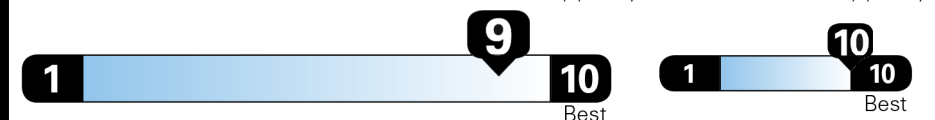

Fuel Economy & Greenhouse Gas Rating (tailpipe only) Smog Rating (tailpipe only)

This vehicle emits 0 grams CO₂ per mile. The best emits 0 grams per mile (tailpipe only). Does not include emissions from generating electricity; learn more at fuel economy.gov.

Actual results will vary for many reasons, including driving conditions and how you drive and maintain your vehicle. The average new vehicle gets 29 MPG and costs $8,500 to fuel over 5 years. Cost estimates are based on 15,000 miles per year at $0.17 per kW-hr. MPGe is miles per gasoline gallon equivalent. Vehicle emissions are a significant cause of climate change and smog.

fuel economy.gov

Calculate personalized estimates and compare vehicles

MANUFACTURER'S SUGGESTED RETAIL PRICE[†] **$46,279.00**

DELIVERY, PROCESSING AND HANDLING FEE 1,595.00

TOTAL SUGGESTED RETAIL PRICE $47,874.00

[†]Manufacturer's suggested retail price excludes delivery processing and handling fees, license and title fees, applicable federal, state and local taxes, and dealer and distributor options and accessories.

Delivered by Truck to: 14051
RICK COLLINS TOYOTA
3131 SINGING HILLS BLVD.
SIOUX CITY IA51106

TML2E1N2S0F0W0